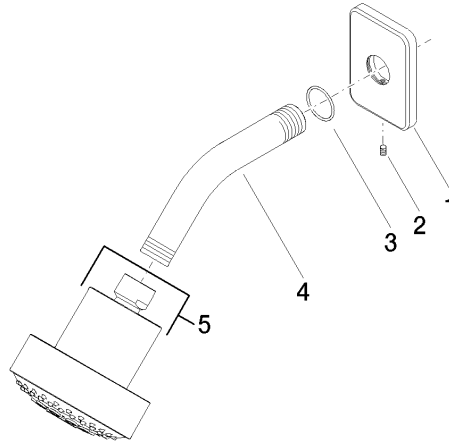

28 508 710

- 200mm projection
- ball-joint pivotable through 30°
- Three settings: PURIFY RAIN, COMPACT SOFT FLOW, COMPACT AQUAPRESSURE FLOW, max. flow rate 9 l/min (at 3 bar)
- with anti-scale system
- spray head Ø 92mm
- rosette 78 x 55 mm
- 1/2" connection
- Function from: 7 l/min

	Chrome	28 508 710-00
	Chrome	28 508 710-00 0010
	Brushed Platinum	28 508 710-06 0010
	Brushed Platinum	28 508 710-06

Recommended miscellaneous

- Concealed wall elbow -** 35 085 970 90
- max. recess depth 163 mm
 - min. recess depth 90 mm

28 508 710

mm [inches]

Flow rate chart

28 508 710

Spare parts list

No.	Item Number	Name	Quantity used	Delivery time
1	09 27 71 004-00	rosette	1	10
2	09 31 11 048 90	pin	1	2
3	09 14 10 098 90	seal	1	2
4	09 11 03 011-00	connection	1	10
5	04 12 11 110 00-00	shower	1	10